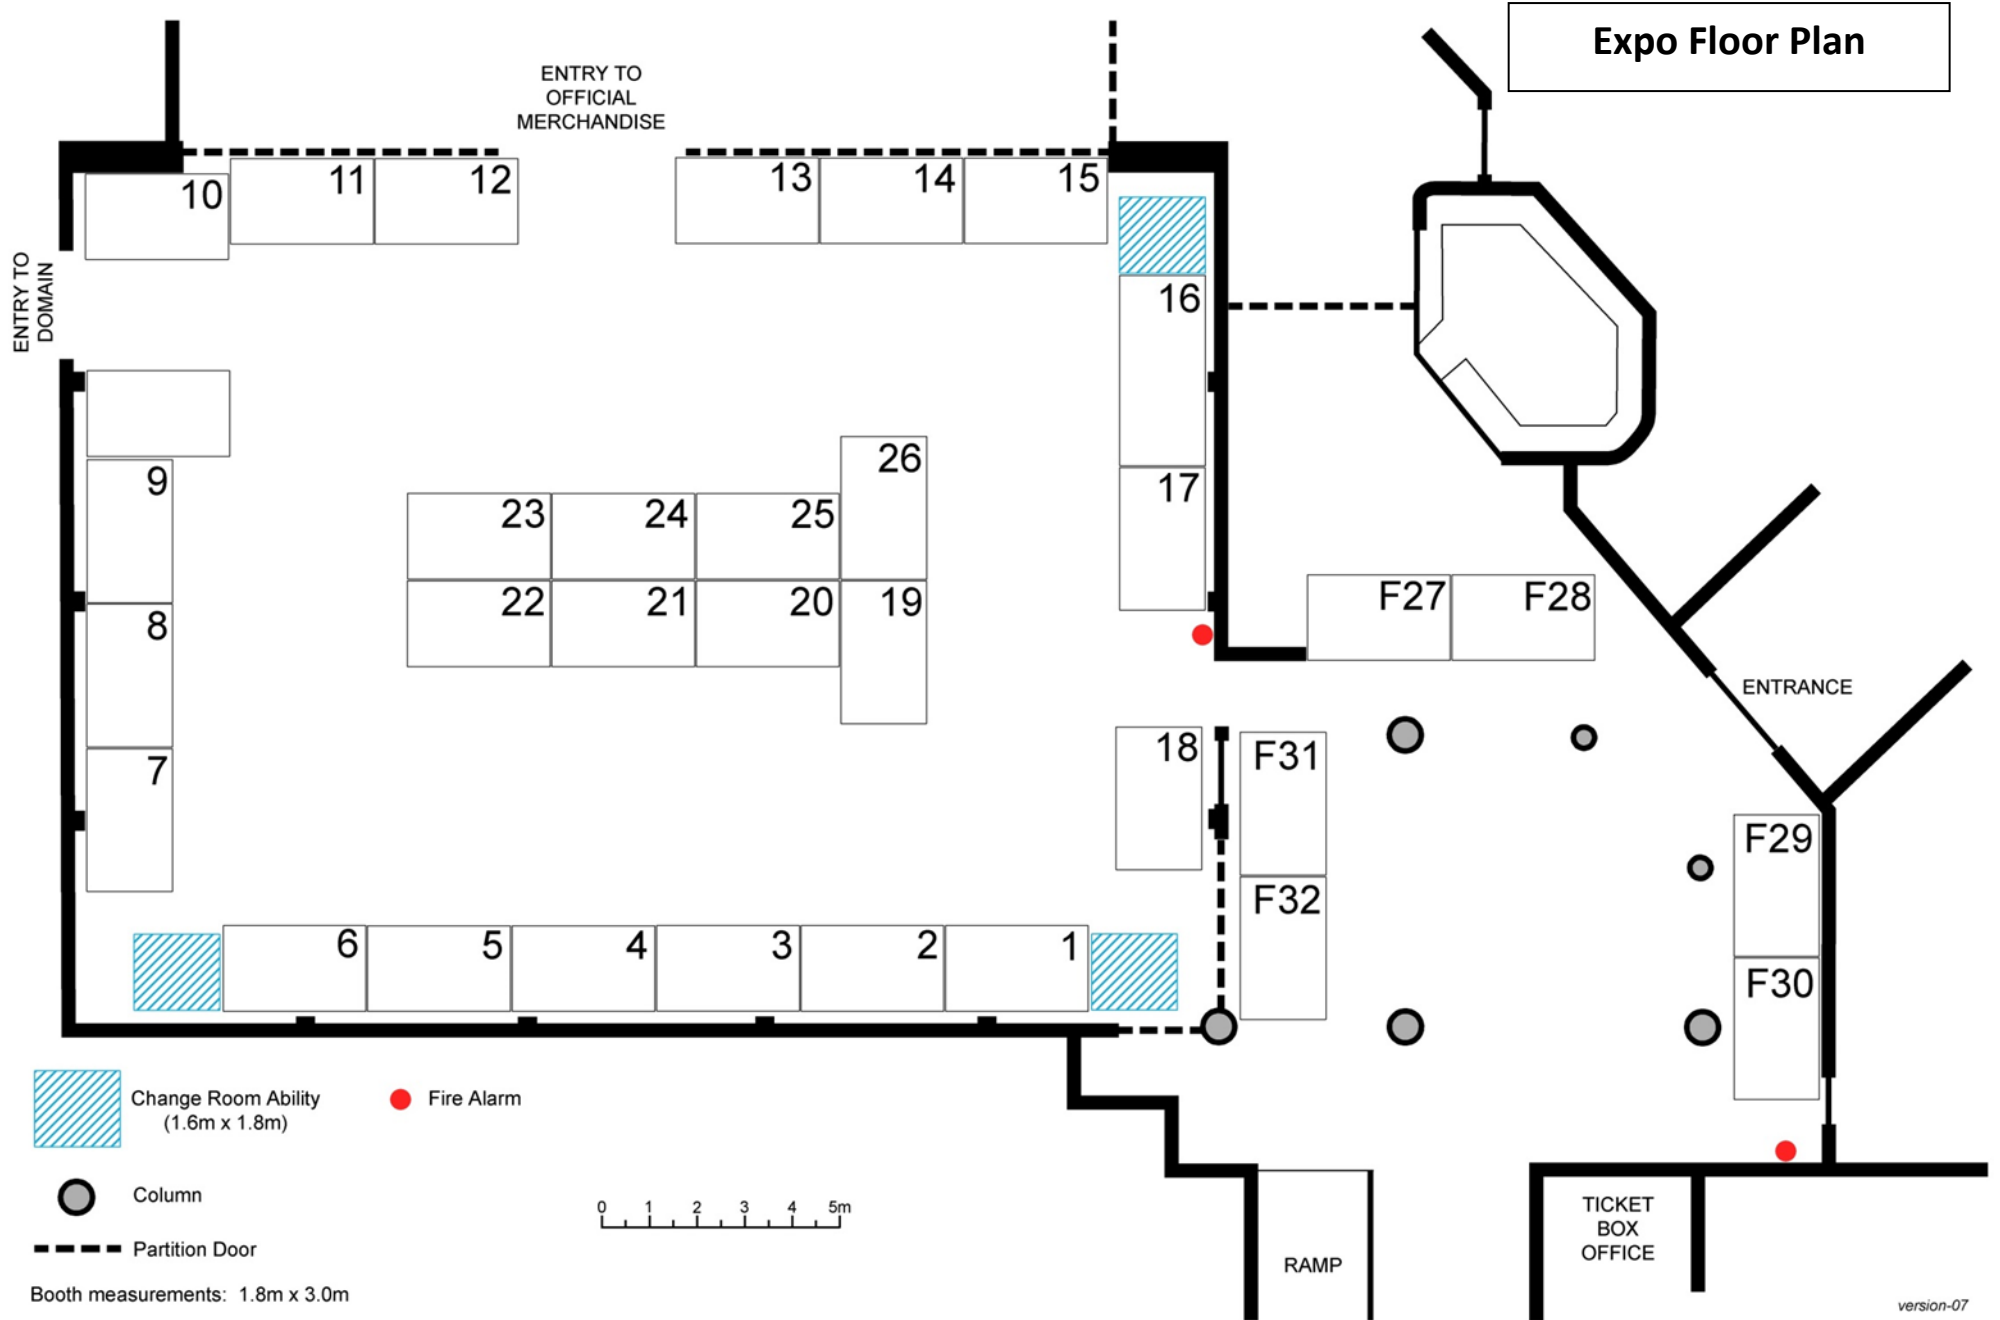

Expo Floor Plan

 Change Room Ability (1.6m x 1.8m)  Fire Alarm

 Column
 Partition Door

Booth measurements: 1.8m x 3.0m

RAMP

TICKET BOX OFFICE