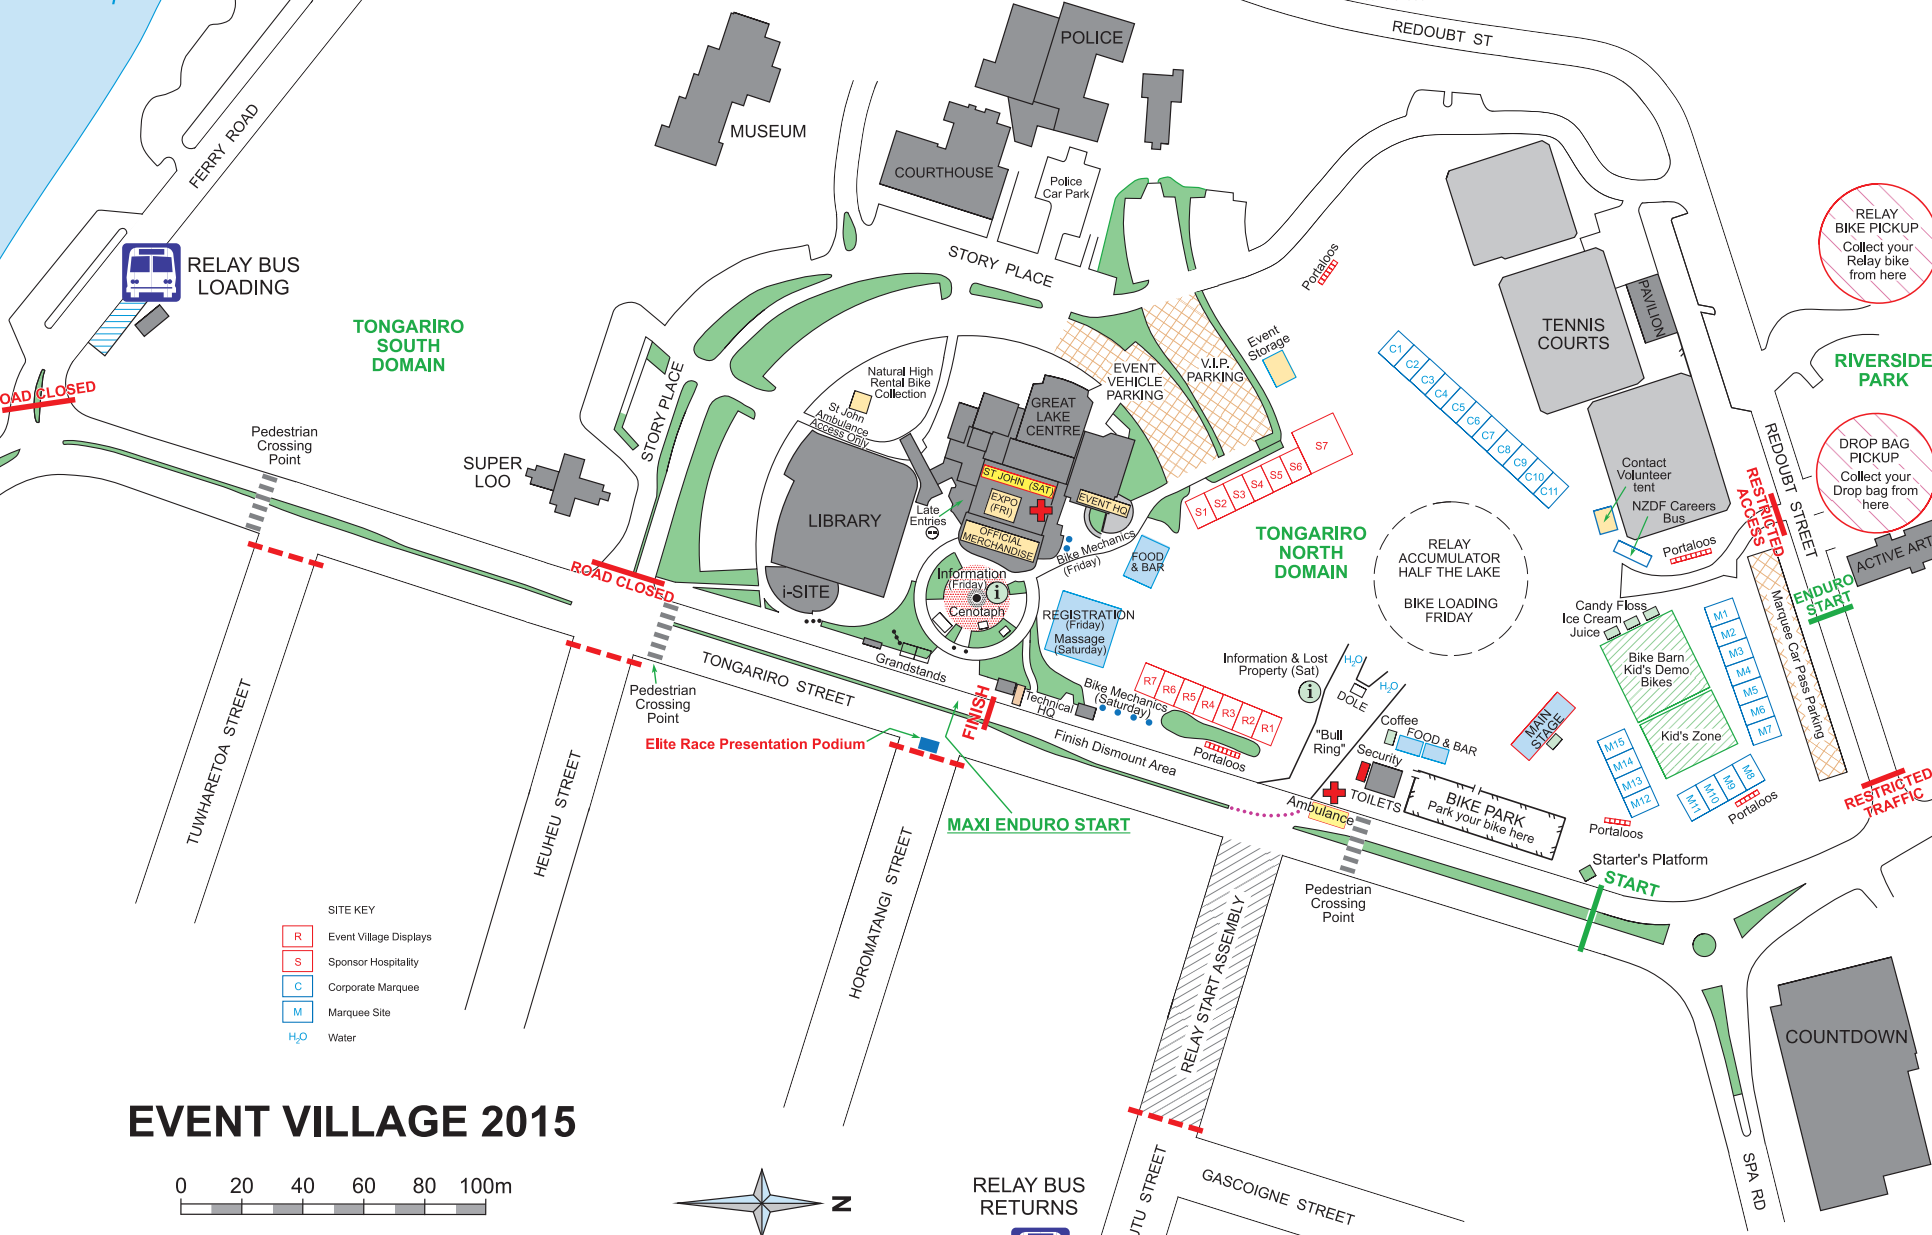

Lake Taupō

Waikato River

- SITE KEY
- R Event Village Displays
 - S Sponsor Hospitality
 - C Corporate Marquee
 - M Marquee Site
 - H₂O Water

EVENT VILLAGE 2015

RELAY BUS RETURNS

"Keep safe and sound the whole Lake round"