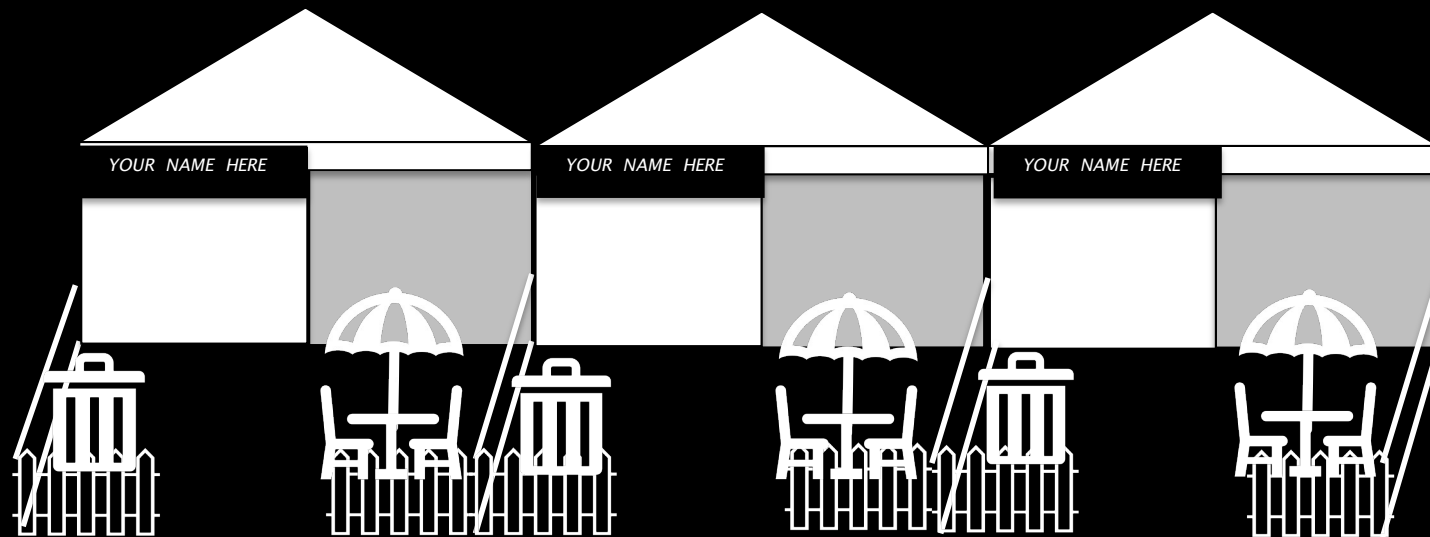

Hospitality package A includes:

- *6m x 13m prime site*
- *6m x 9m marquee*
- *6m x 4m courtyard with picket fencing*
- *3 x 1.2 m round tables indoors with 6 chairs each*

Hospitality package B includes:

- *6m x 10m prime site*
- *6m x 6m marquee*
- *6m x 4m courtyard with picket fencing*
- *2 x 1.2 m round tables indoors with 6 chairs each*