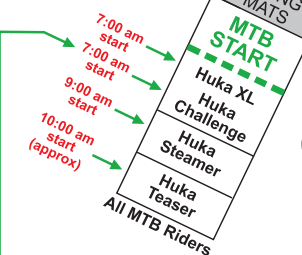

# LAKE TAUPO CYCLE CHALLENGE

**NOTE:**

Enter your Start Group area at the rear from either side

Start Order

TIME RANGE	HUKA START	GROUP
UNDER 4:30 hrs	1	1
4:30 - 5:00 hrs	2	2
5:00 - 5:30 hrs	3	3
5:30 - 6:00 hrs	4	4
6:00+ hrs	5	5