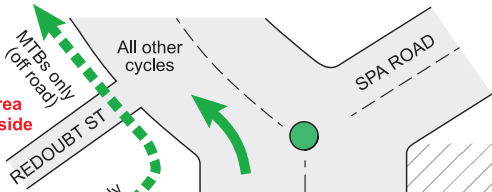

# LAKE TAUPO CYCLE CHALLENGE

**NOTE:**

Enter your Start Group area at the rear from either side

Start Order

TIME RANGE	HUKA START	GROUP
UNDER 4:30 hrs	1	1
4:30 - 5:00 hrs	2	2
5:00 - 5:30 hrs	3	3
5:30 - 6:00 hrs	4	4
6:00+ hrs	5	5