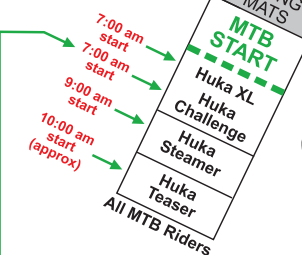

LAKE TAUPO CYCLE CHALLENGE 2016

NOTE:

Enter your Start Group area at the rear from either side

Start Order

Time Range	HUKA START	GROUP
UNDER 4:30 hrs	1	
4:30 - 5:00 hrs	2	
5:00 - 5:30 hrs	3	
5:30 - 6:00 hrs	4	
6:00+ hrs	5	