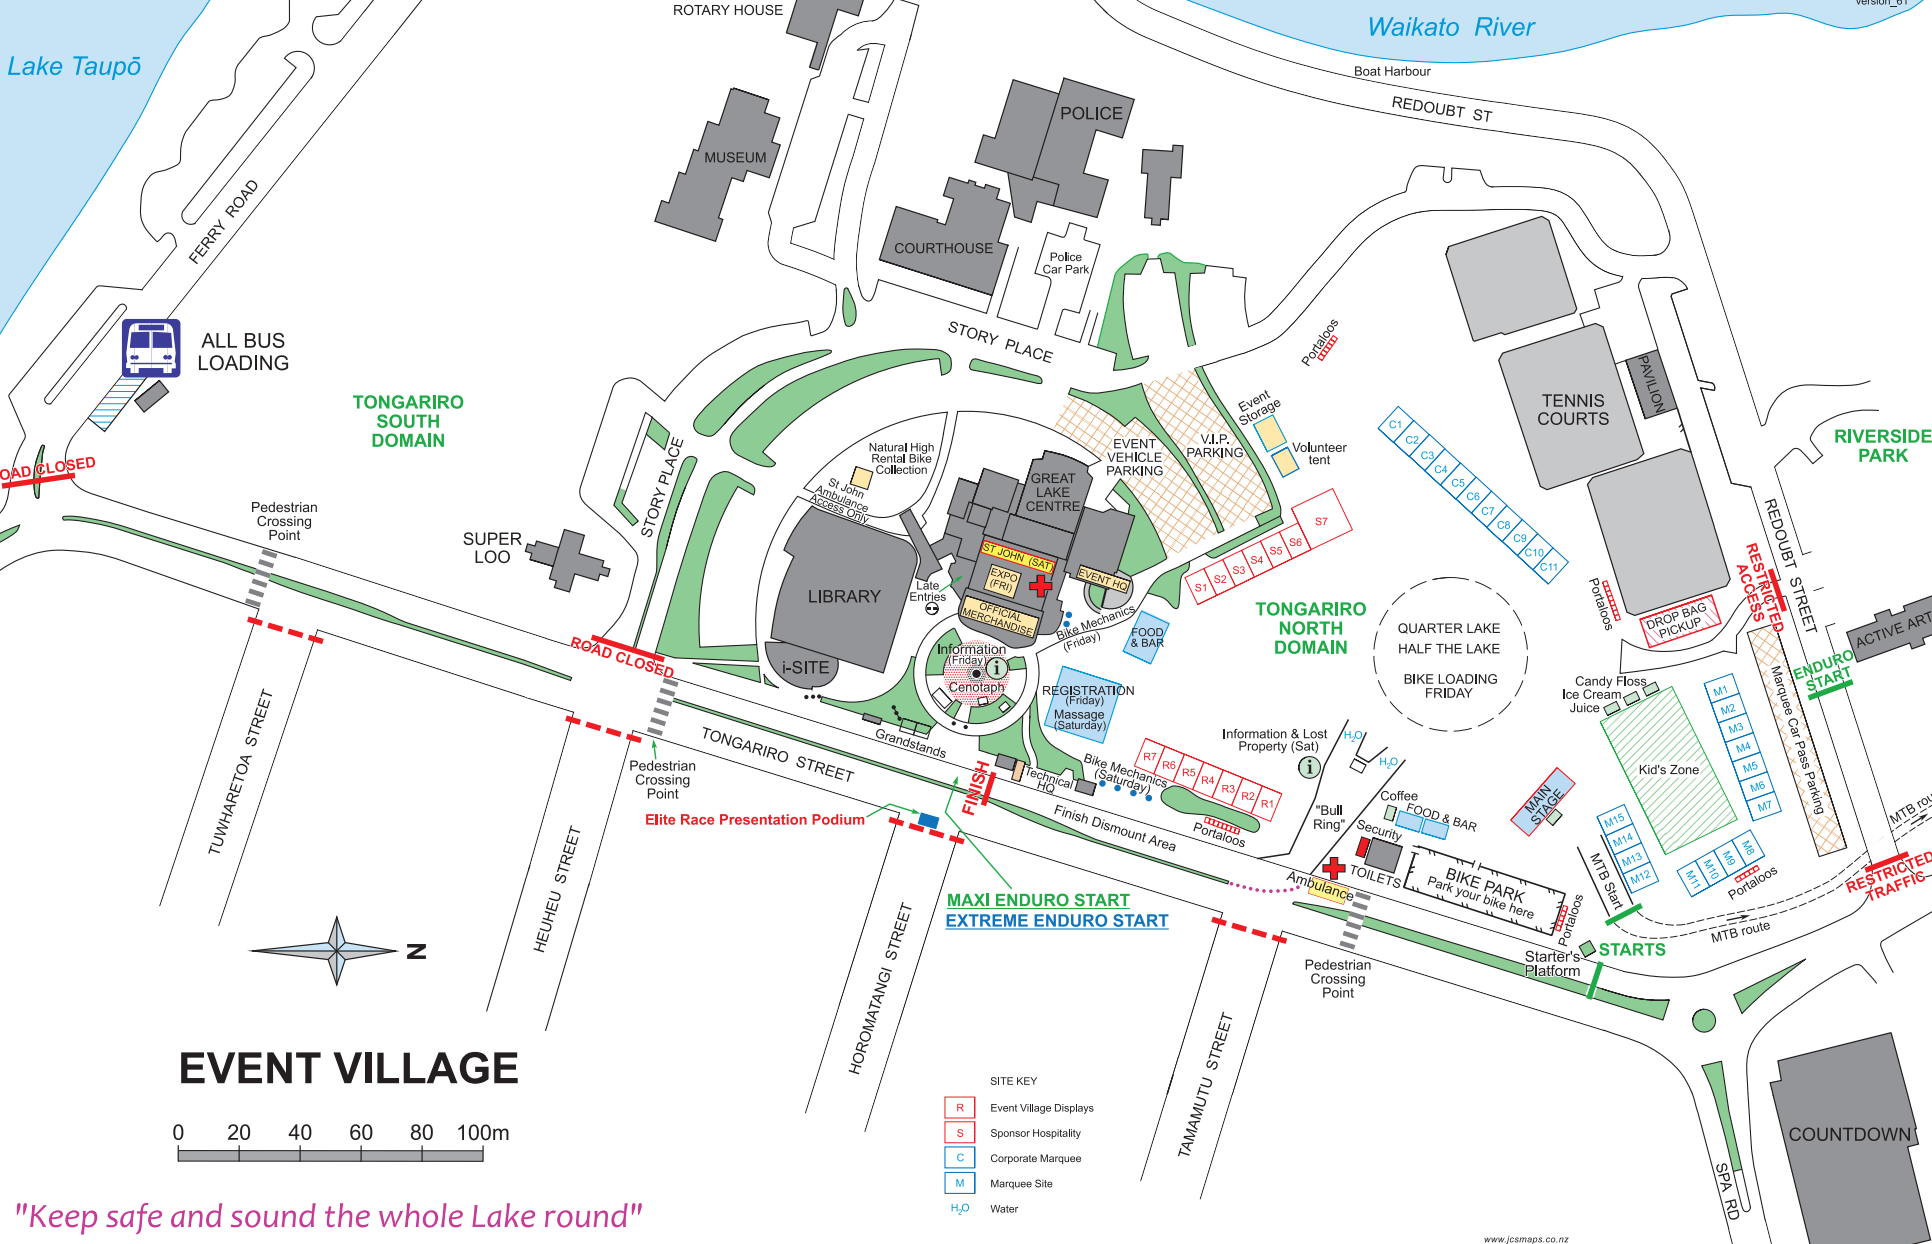

Lake Taupō

Waikato River

ALL BUS LOADING

TONGARIRO SOUTH DOMAIN

TONGARIRO NORTH DOMAIN

RIVERSIDE PARK

EVENT VILLAGE

"Keep safe and sound the whole Lake round"

- SITE KEY**
- R Event Village Displays
 - S Sponsor Hospitality
 - C Corporate Marquee
 - M Marquee Site
 - H₂O Water