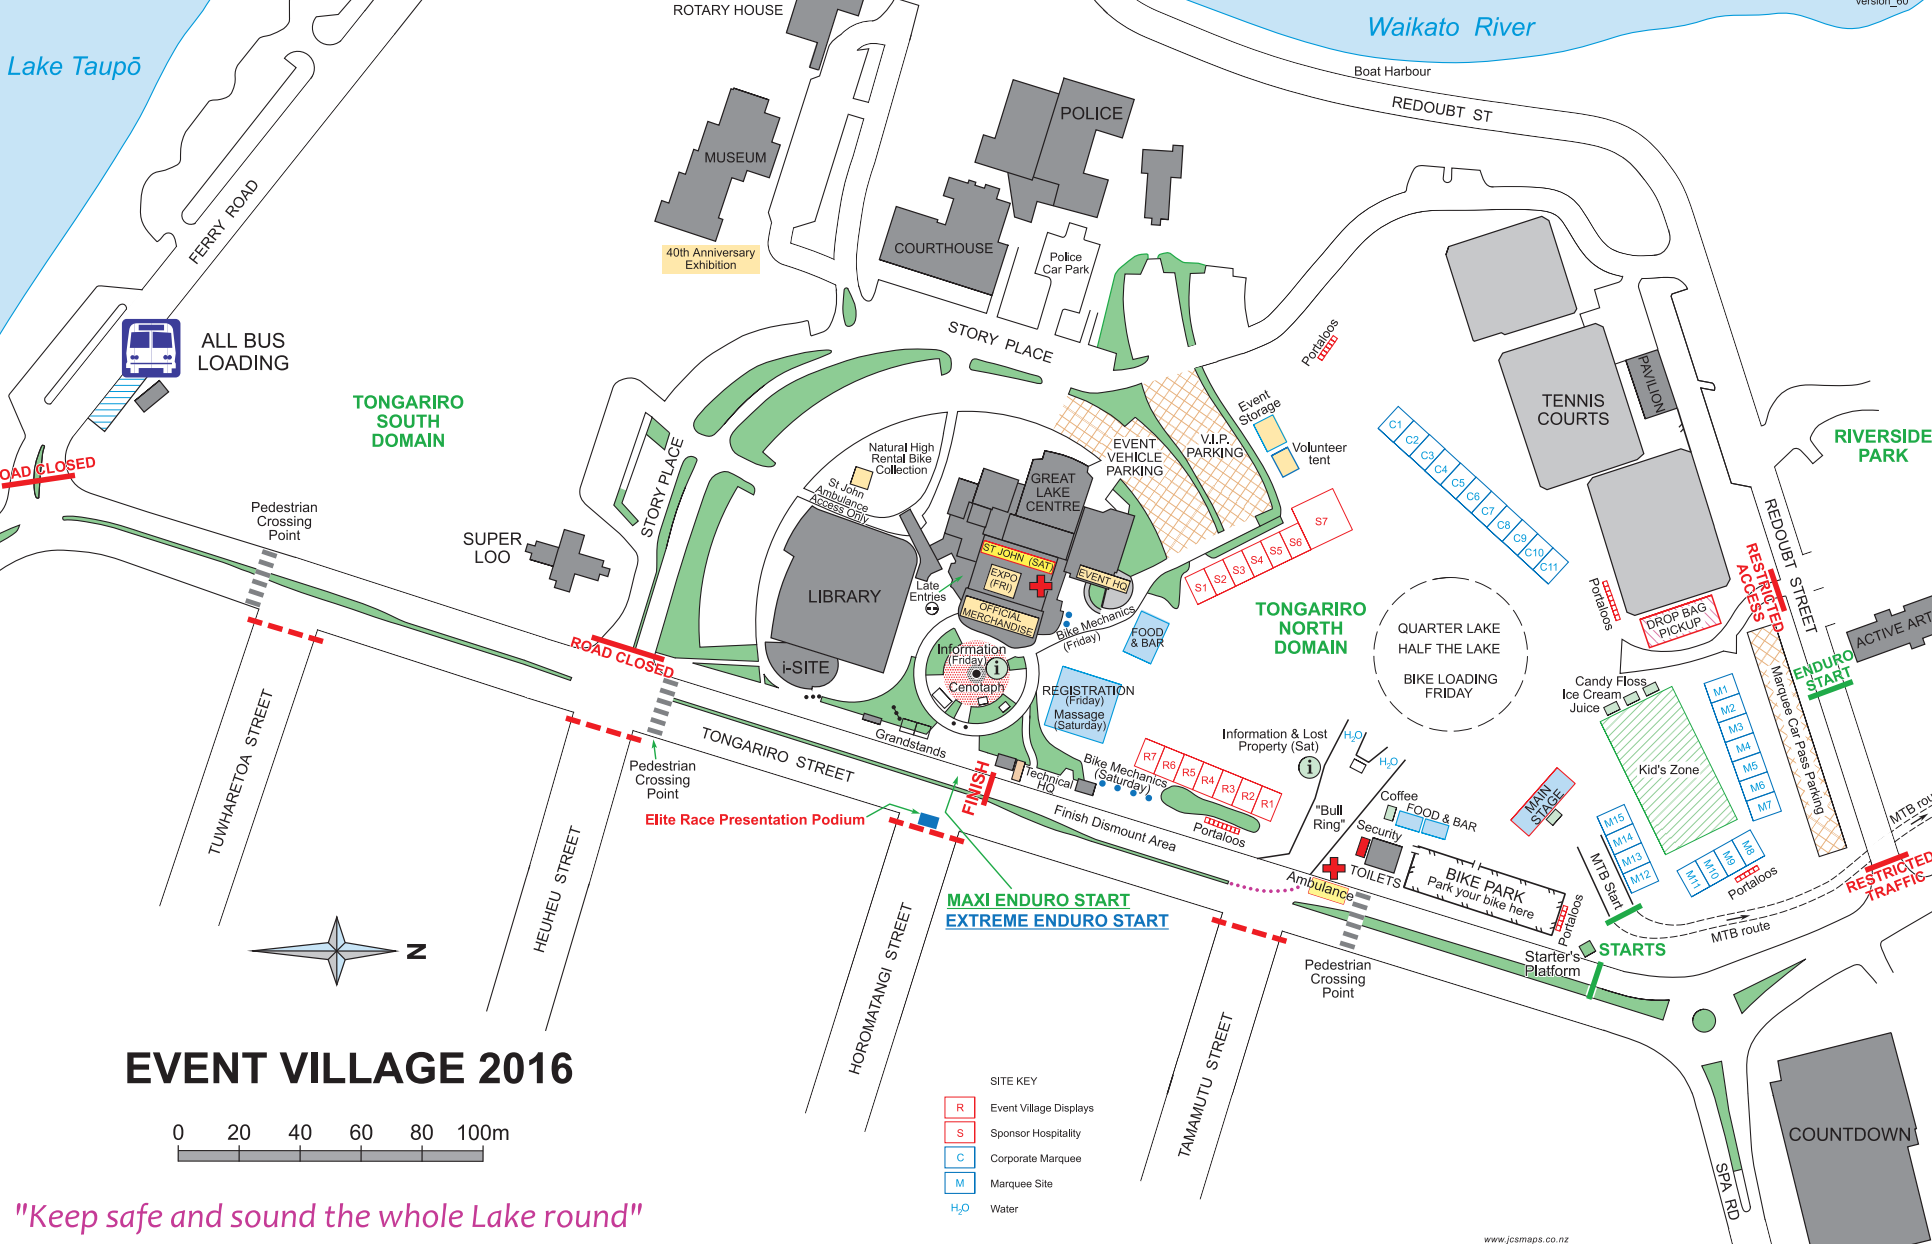

Lake Taupō

Waikato River

ALL BUS LOADING

TONGARIRO SOUTH DOMAIN

TONGARIRO NORTH DOMAIN

RIVERSIDE PARK

COUNTDOWN

EVENT VILLAGE 2016

- SITE KEY
- R Event Village Displays
 - S Sponsor Hospitality
 - C Corporate Marquee
 - M Marquee Site
 - H₂O Water

"Keep safe and sound the whole Lake round"